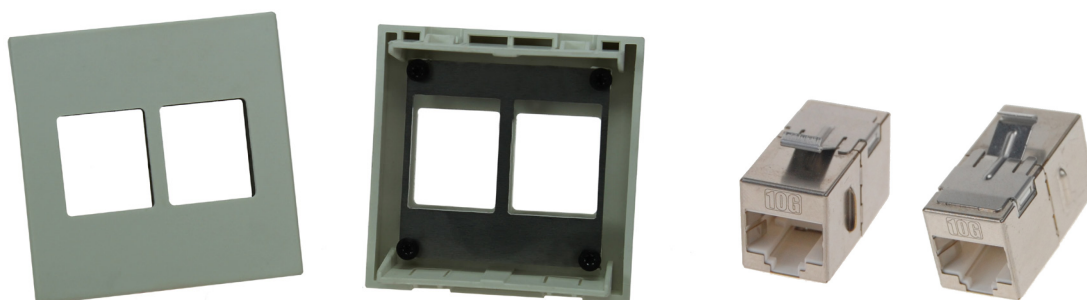

Disadvantage:

none